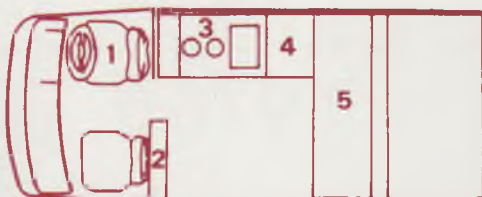

SPECIFICATIONS

VW Chassis

1.9 Ltr. 60 Bhp. Watercooled Petrol Engine.
4 Speed Gearbox, Radial Tyres.
Fully independant suspension, Reverse lights.

Options

5 Speed or Automatic Gearbox.
78 Bhp. Petrol or Diesel Engine.

Motor Caravan

Fully lined interior, stainless hob, two burners, grill & sink, electric water pump. King size bed/4 seater bench seat. Fitted Carpets.

Options

Fridge mains pack, hot water system, double glazing, sliding or louvred opening windows. Tinted glass, Roof storage Pod (High-top only).

Key.

1) Cab seats	4) Portapotti store.
2) Wardrobe	5) Full width seat
3) Galley, 2-burner grill, stainless sink with storage underneath.	6) King size bed
	7) Roof locker

Day

Your Local Dealer :

The policy of Diamond R.V. Ltd. is one of continuous improvement. The right to alter the specification without prior notice is reserved.

**Diamond R.V. Ltd., 26 Youngs Industrial Estate,
Stanbridge Road, Leighton Buzzard, Beds.
Telephone: 0525 370137 Telex: 339923**